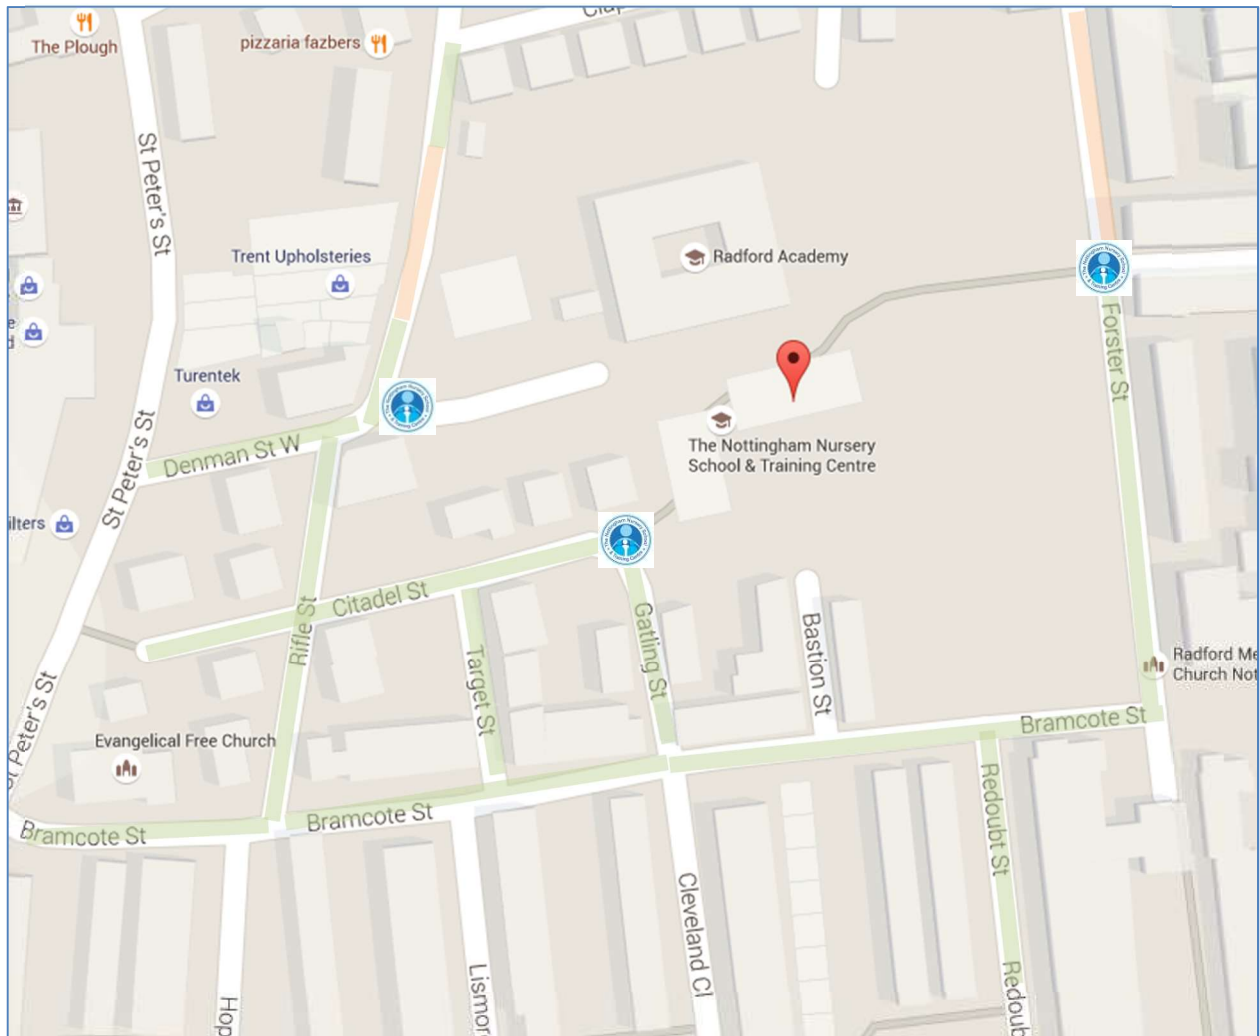

Parking

There is very limited parking in our car-park so it is reserved for staff, trainers and blue badge holders. However, there is plentiful on street parking available on the surrounding streets (please see the map below). Please be considerate to our neighbours when parking and do not block entry to businesses.

Pedestrian Entrance to Nottingham Nursery School & Training Centre

On street parking available

Residents / business parking zone – please do not park here